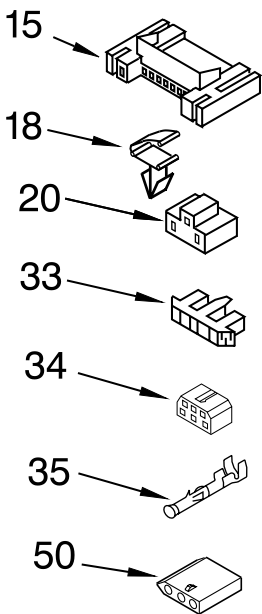

FOR ORDERING INFORMATION REFER TO PARTS PRICE LIST